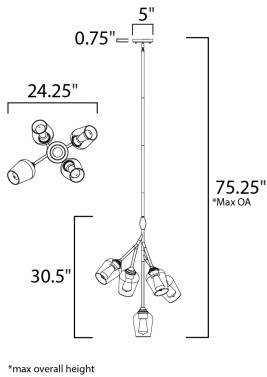

MEASUREMENTS

- DIMENSION : 24.25" L x 24.25" W x 30.5" H
- MAX OAH : 75.25" OAH
- CANOPY : 5" W x 0.75" H x 5" L
- HANGING WEIGHT : 6.16 lb

LAMPING

- INPUT VOLTAGE : 120V
- LUMENS : 200 Rated
- BULB : 5 x 4W LED E26 T14 , 20W Total
- BULB INCLUDED : (Included)
- DIMMABLE : Yes
- COLOR_TEMP : 2200K